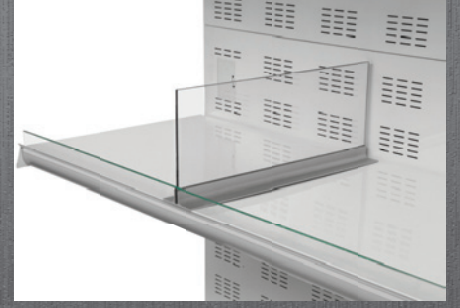

Pleksi Raf Bölücü
Plexi Product Divider